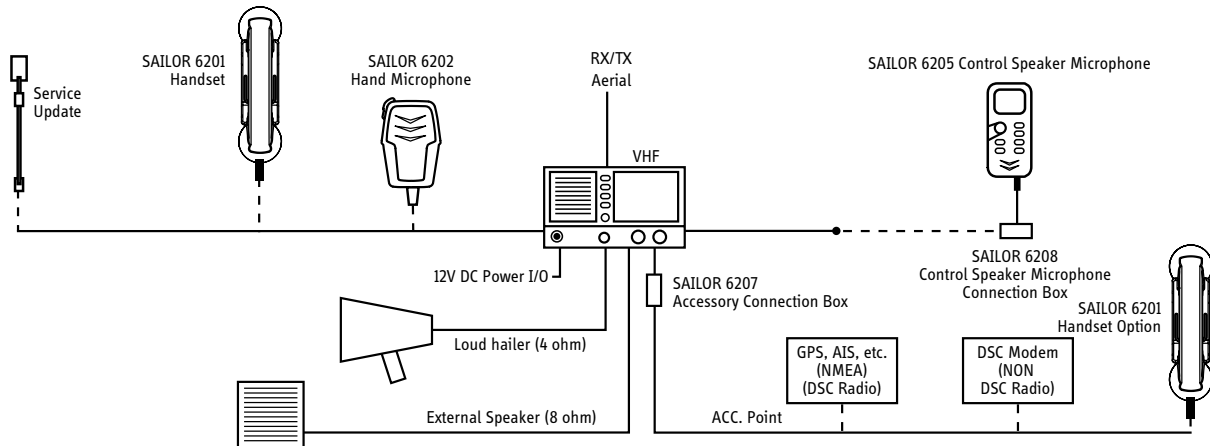

SAILOR® 6216 VHF DSC CLASS D

Get a trusted SAILOR on board - FCC approved

TECHNICAL SPECIFICATIONS

Weight SAILOR 6216 VHF transceiver unit, approx.	< 2.65 lb
Weight SAILOR 6216 VHF transceiver unit incl. Hand Microphone and mounting bracket, approx.	< 3.31 lb
Operational Temperature Range	5°F to 131°F
Storage Temperature Range	-40°F to 176°F
Power Supply	12VDC Nominal (10.8– 15.6VDC)
Frequency Range	TX 156,000-161,450, RX 156,000-163,425 MHz
Option: Extended frequency range in private channels	
Channel Spacing/Bandwidth	12.5kHz and 25kHz - All international maritime channels
Receiver Sensitivity	< -119dBm Typically @ 20dB SINAD CCITT Weighted
Antenna	Connector UHF Plug PL259. 50 Ohm Antenna 1-antenna operation for both VHF and DSC communication

FEATURES

Built in DSC Class D	X
DSC address book	X
Replay	X
Dual watch, Tri-watch and scanning	X
High/Low (25/1 Watt) transmit modes	X
Large display	X
Red backlight	X
Display dimming	X
Powerful loudspeaker (Distortion <5%)	6W
Tactile buttons and wheelknobs	X
Alert mute button	X

CHANNELS

International channels	X
US channels (incl. WX)	X
Canadian	X
BI channels	X
ATIS and ATIS Killer	X
Private channels	40

INTERFACE

Loud hailer functionality with talk-back	30W
Foghorn functionality	30W
2 handsets, Hand Microphones and 1 Control Speaker Microphone -Detachable front and rear connection	X
External loudspeaker	6W

INSTALLATION

Bracket and flush mounting installation	X
Waterproof rating all over including Hand Microphones and Control Speaker Microphones	IPx8 & IPx6
Approval	FCC & Canadian

For further information please contact:

Cobham SATCOM Maritime
Lundtoftegaardsvej 93 D
DK-2800 Kgs. Lyngby
Denmark
www.cobham.com
Tel: +45 3955 8800
Fax: +45 3955 8888